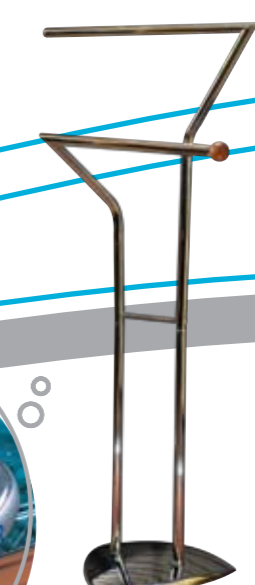

- Spa, hot tub and bath fragrances with moisturisers
- Available in attractive 12pk counter display
- 4 relaxing and invigorating essences

Spa Bar
LLB100

- Inflatable spa caddy
- Includes multiple food and drink cavities
- Features water weighted stability chambers
- Free-floats or anchors on spa ledge